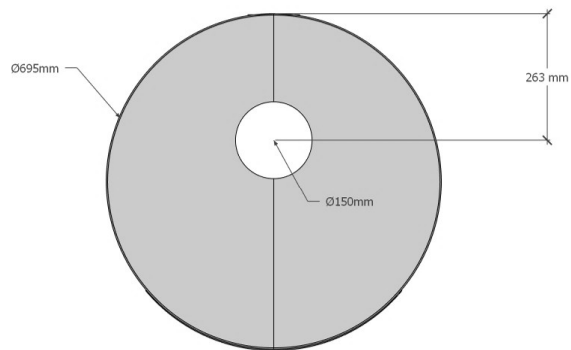

Frontview

Sideview

Backview

Topview

MaxMassiv R H

Date 25-03-2026

Edition A