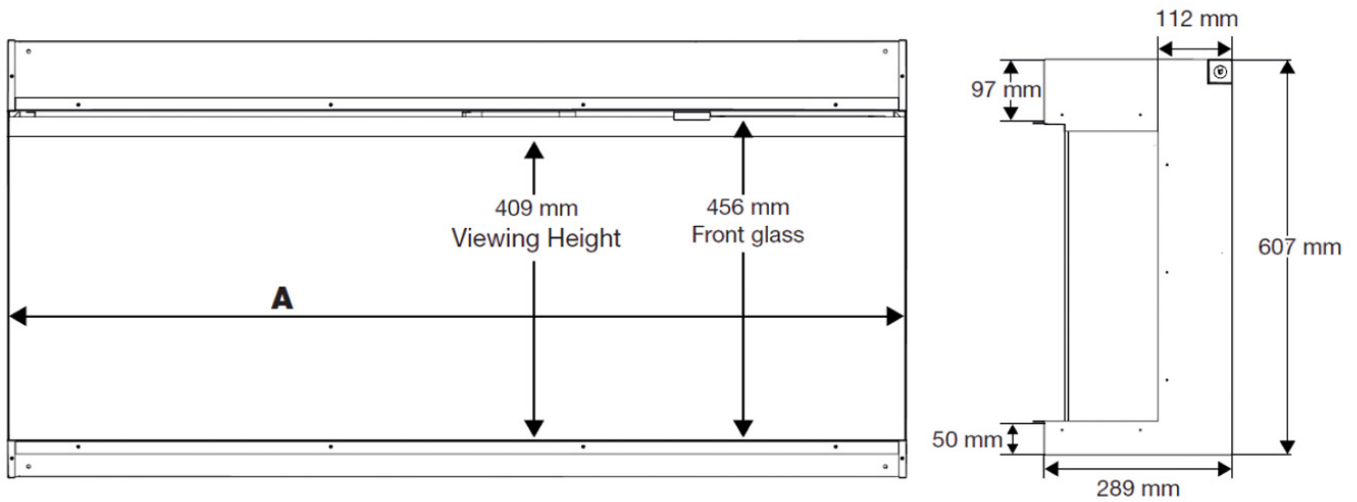

## Unit Dimensions

MODEL	A
Ignite Bold 50	124,6cm
Ignite Bold 60	156,5cm
Ignite Bold 74	188,3cm