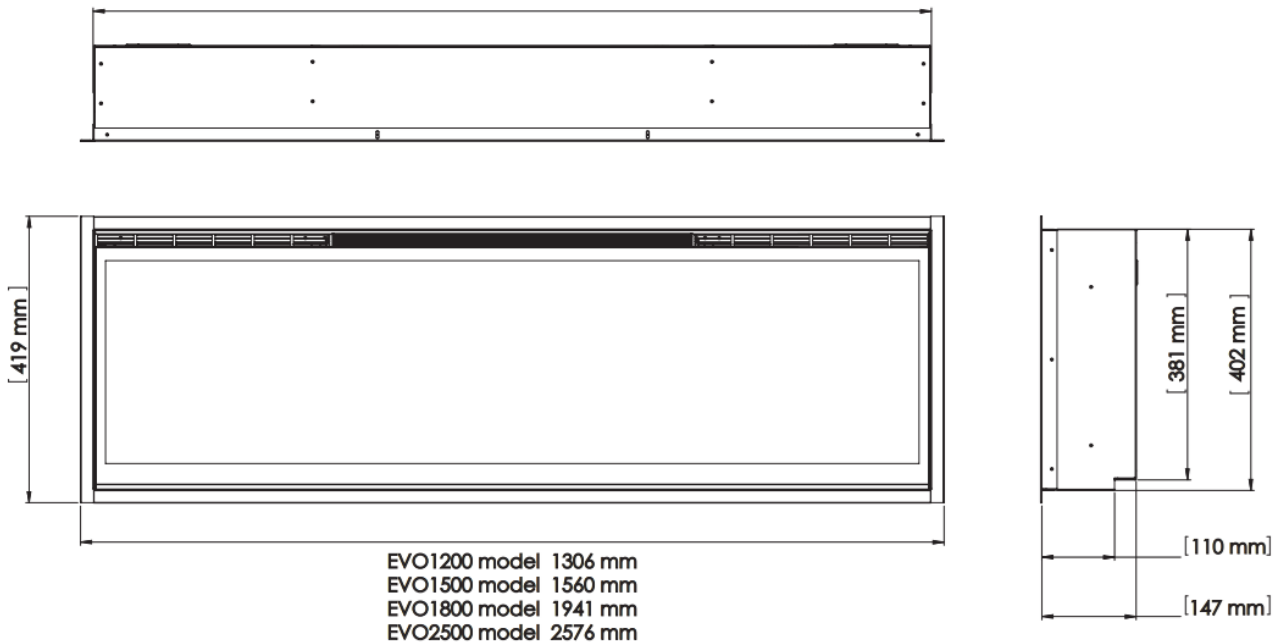

Auxiliary Electricity Consumption

In Standby Mode	el_{SB}	0.5	-	0.5	W
-----------------	-----------	-----	---	-----	---

Product Dimensions

Figure 1

EVO1200 model 1278 mm
 EVO1500 model 1532 mm
 EVO1800 model 1887 mm
 EVO2500 model 2548 mm