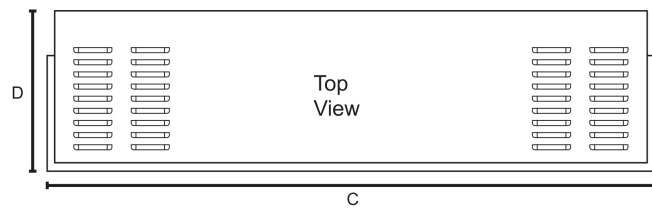

FAIR FIRES

SIZES

A 1240mm

B 539mm

C 1270mm

D 332mm

E 416mm

F 60mm