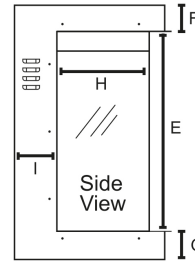

FAIR FIRES

SIZES

A 2975mm

B 539mm

C 3000mm

D 332mm

E 416mm

F 60mm