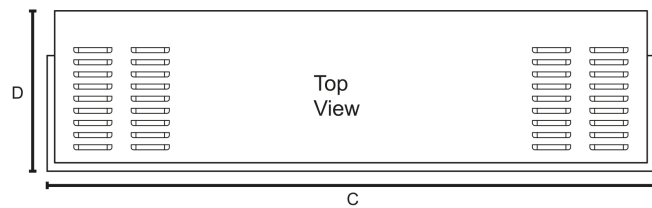

FAIR FIRES

SIZES

A 2975mm

B 539mm

C 3000mm

D 332mm

E 416mm

F 60mm