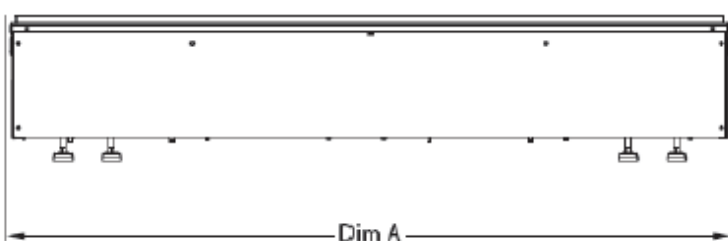

### Cassette 500 & 1000 Projects:

MODEL	DIM 'A'
CAS500	508mm
CAS1000	1017mm

FUEL BED	DIM 'B'
METAL	304mm
LOG	354mm

### Cassette 500 & 1000 Retail:

MODEL	DIM 'A'
CAS500R	508mm
CAS1000R	1017mm

FUEL BED	DIM 'B'
METAL	304mm
LOG	354mm