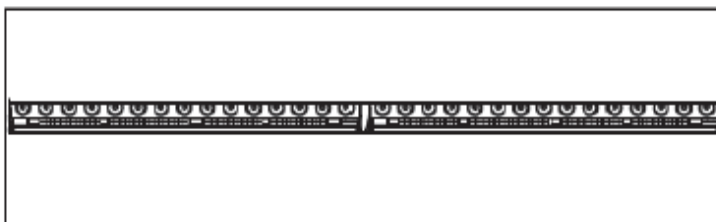

Cassette 500 & 1000 Retail: