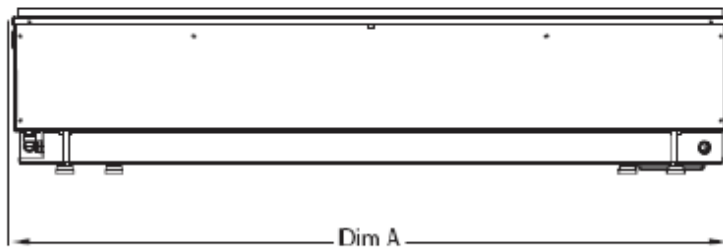

### Cassette 500 & 1000 Projects:

MODEL	DIM 'A'
CAS500	508mm
CAS1000	1017mm

FUEL BED	DIM 'B'
METAL	304mm
LOG	354mm

### Cassette 500 & 1000 Retail:

MODEL	DIM 'A'
CAS500R	508mm
CAS1000R	1017mm

FUEL BED	DIM 'B'
METAL	304mm
LOG	354mm