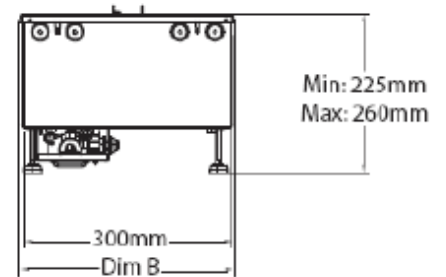

### Cassette 500 & 1000 Projects:

MODEL	DIM 'A'
CAS500	508mm
CAS1000	1017mm

FUEL BED	DIM 'B'
METAL	304mm
LOG	354mm

### Cassette 500 & 1000 Retail:

MODEL	DIM 'A'
CAS500R	508mm
CAS1000R	1017mm

FUEL BED	DIM 'B'
METAL	304mm
LOG	354mm