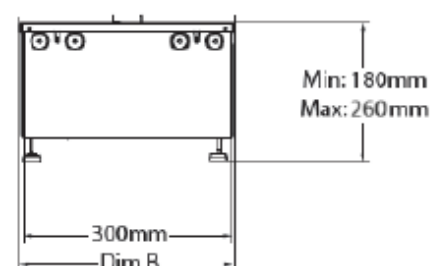

### Cassette 500 & 1000 Projects:

MODEL	DIM 'A'
CAS500	508mm
CAS1000	1017mm

FUEL BED	DIM 'B'
METAL	304mm
LOG	354mm

### Cassette 500 & 1000 Retail:

MODEL	DIM 'A'
CAS500R	508mm
CAS1000R	1017mm

FUEL BED	DIM 'B'
METAL	304mm
LOG	354mm