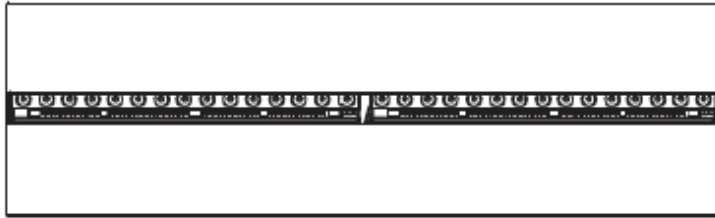

Cassette 500 & 1000 Projects: