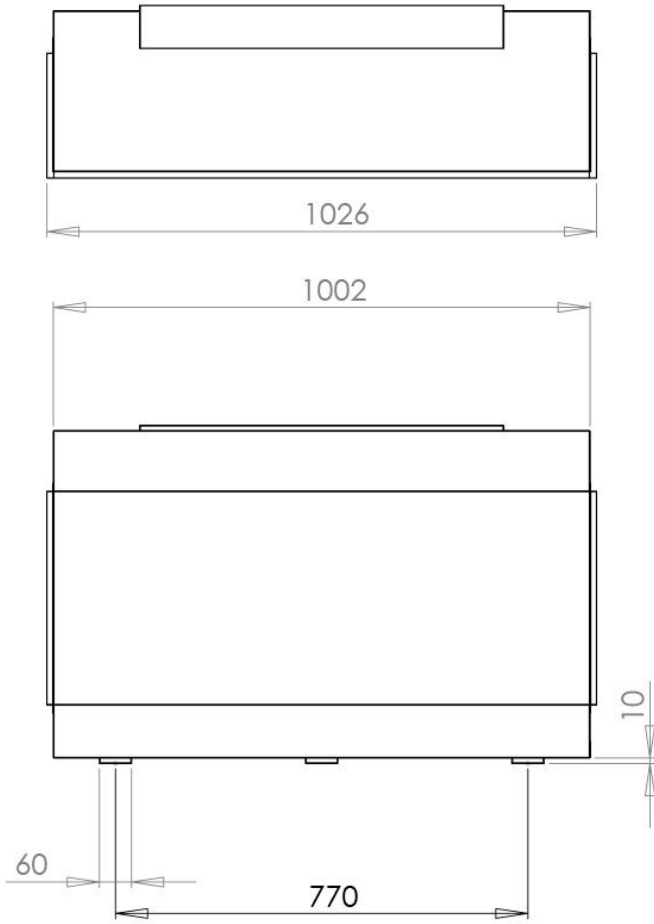

Line image

Polaris 1000
3 sided arrangement